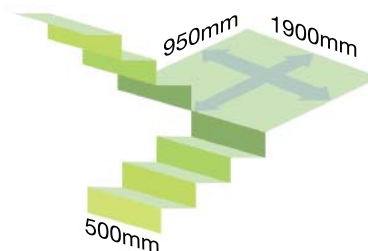

Capacity	136kg
Dimensions	1310 x 426 x 810mm
Dimensions collapsed	1100 x 426 x 270mm
Weight	21kg
Speed	1.1m/sec
Stair angle max	40°